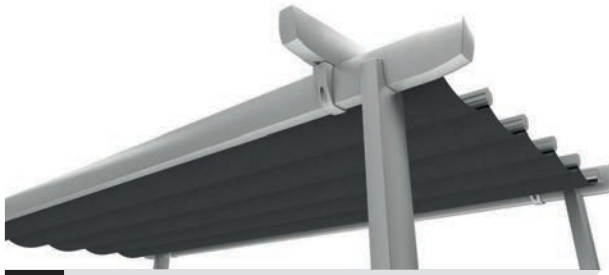

Roller Shade
/ outdoor shading

instaco[®]

Roller Shade

/ outdoor shading

The Roller Shade is a sophisticated roman roof shading system that will add class and style to any outdoor area.

Either freestanding, attached to a wall, or fitted to existing structures, the Roller Shade is manually operated with a rope and pulley allowing for quick and easy light and shade control.

Maximum size (mm)
5,000(W) x 5,000(P)
x 2,800(H)

unlimited sizes (using additional units)

Basic structure options

Consult Instaco on 07 3277 7749 or sales@instaco.com.au for a complete range of options available.