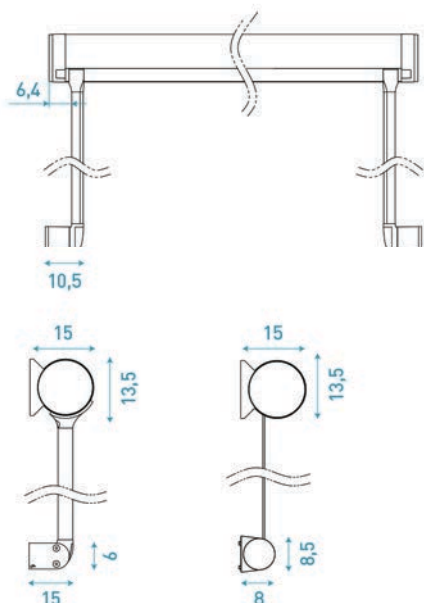

BENTLEY
BISTRO & BAR

ILIOS

ROLLEASE
ACMEDA

PRECISION IN MOTION

rolleaseacmeda.com

Winner of the 2012 Red dot design award, ILIOS is the premium proposal in the drop awning sector.

Elegant and plain, technologically innovative, with excellent performance and wide installation variants, it is the expression of our passionate work. ILIOS is available in 4 different versions to better suit private and commercial applications: with or without box, with steel cable guides or with tensioned arms. Our vocation for research and testing has enabled it to have a terminal bar that perfectly integrates inside the box, always enabling a hermetic closure. ILIOS can be installed on wall and ceiling and offers a great advantage: maintenance and change of fabric/motor can be carried out without uninstalling the awning. Thanks to the practical SMART-BOX system, the front cover can be removed fast and easily. There are no visible screws to maintain a plain and elegant design. The maximum size of the awning with acrylic fabric is 4.5 meters width with 3 meters height, while with screen or microperforated fabric it can reach a 4.5 meters height. ILIOS is certified by TÜV Rheinland according to European standard EN 13561 and has a 5 year guarantee. Its design is patented.

Overall sizes wall or ceiling installation

 **reddot design award**
winner 2012

ILIOS WIRE GUIDE

ILIOS PIVOT ARM

General features

- Terminal profile totally integrating with the box
- Wall and ceiling installation
- 4 standard colours
- Roller tube 80 mm
- Maximum sizes 450x300 cm (acrylic fabric)
- Maximum height with screen fabric: 450 cm
- Manually operated or motorized
- Certified Italian Stainless steel screws and pins
- Available with or without box
- Available in the steel cable version or with pivot arm
- Certified by TÜV Rheinland
- Design patented
- Pivot arm available from 100 up to 140 cm