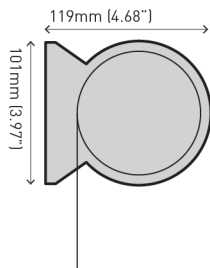

WIRE GUIDE

VEUE DROP AWNINGS

- One option from Rollease Acmeda's comprehensive outdoor shading suite
- Veue Drop Awnings are modular. Utilise common components across the entire suite, including Zipscreen
- Utilise the patented Ultra-Lock for semi-automatic locking with spring and gear controls
- Universal bracket to fix the base of the awning to the floor, wall or in a recess
- Wire tensioning is simple and quick to adjust
- Compression spring to allow for wire stretch

VEUE WIRE GUIDE

CAPACITY

Up to 4m (13ft) widths

DIMENSIONS

CONTROLS

Crank Gear

Spring

Motorised