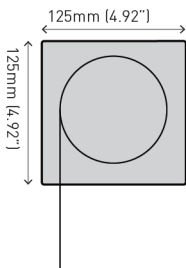

VEUE WIRE GUIDE

CAPACITY

Up to 4m (13ft) widths

DIMENSIONS

CONTROLS

Crank Gear

Spring

Motorised